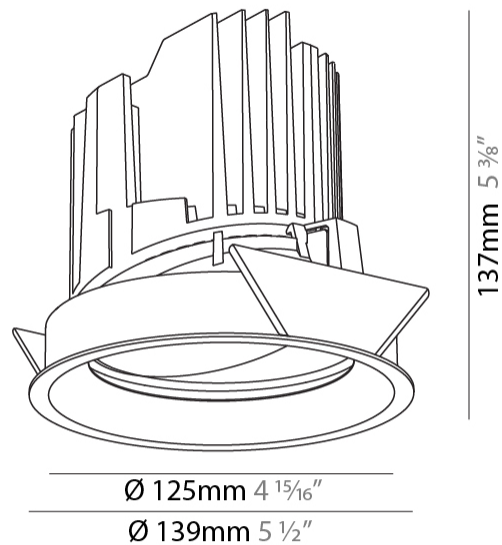

GENERAL

Series: Bioniq
 Subseries: Bioniq Round Adjustable
 Brand: Prolicht
 Division: Architectural
 Mounting Type: Recessed
 Mounting Location: Ceiling
 Subcategory: Downlight

PHYSICAL

Shape: Round
 Diameter (mm): 139
 Diameter (in): 5 1/2
 Height (mm): 137
 Height (in): 5 3/8
 Ceiling Thickness (mm): 10 / 12.5 / 15
 Ceiling Thickness (in): 3/8 or 1/2 or 9/16
 Min. Recessing Depth (mm): 150
 Min. Recessing Depth (in): 5 7/8
 Light Distribution: Adjustable / Downlight
 Weight (kg): 0.836
 Weight (lbs): 1.84
 Fixture Finish: SSR / BKV / CWI / CRY / HAB / LAG / UFT / ITA / RUA / RUR / MIC / FTG / MYG / TWT / LOD / PUS / FRO / FUP / KIA / POP / BLS / SPG / MEY / GOH / GUM / CHC / COM / ABZ / JAG / OBR / MOS / ROR
 Fixture Material: Aluminum Die Cast
 Cut-out Measurements: 130mm / 5 1/8"

LED

Number of LEDs: 1
 Color Temperature (°K): 2700 / 3000 / 3500 / 4000
 Max. Delivered Lumen (lm): 2191 / 2280 / 2415 / 2164
 Nominal Lumen (lm): 2909 / 3028 / 3208 / 3273
 CRI: >90 CRI
 Efficiency (%): 63.10%
 Lamp Life (hrs): 50000

OPTICAL

Reflector°: 18 / 38
 Optic°: Lens Pack - No Lens / Linear Spread Lens / Honeycomb / Spread Lens
 Adjustability: Rotational 355°; Tilt 30°

RATINGS AND CERTIFICATIONS

Certified By: Certified for North American Standards
 IP rating: IP20
 Zaneen Group Inc. © 2024, T 1800-388-3382, F 416-247-9319, www.zaneen.com