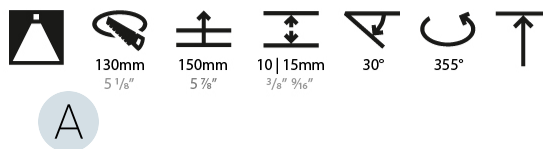

LED

Number of LEDs: 1
 Color Temperature (°K): 2700 / 3000 / 3500 / 4000
 Max. Delivered Lumen (lm): 2191 / 2280 / 2415 / 2164
 Nominal Lumen (lm): 2909 / 3028 / 3208 / 3273
 CRI: >90 CRI
 Efficiency (%): 63.10%
 Lamp Life (hrs): 50000

OPTICAL

Reflector°: 18 / 38
 Optic°: Lens Pack - No Lens / Linear Spread Lens / Honeycomb / Spread Lens
 Adjustability: Rotational 355°; Tilt 30°

RATINGS AND CERTIFICATIONS

Certified By: Certified for North American Standards
 IP rating: IP20
 Zaneen Group Inc. © 2024, T 1800-388-3382, F 416-247-9319, www.zaneen.com