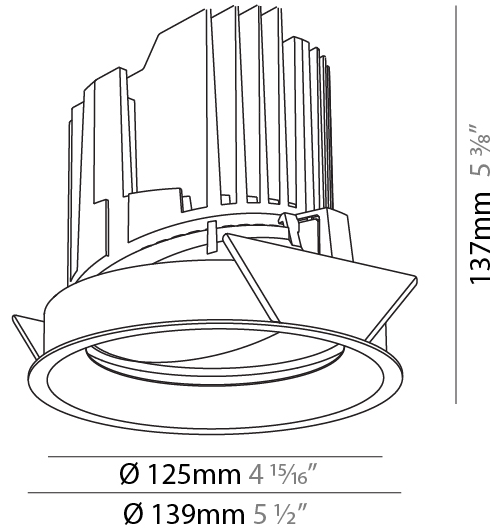

GENERAL

Series: Bioniq
 Subseries: Bioniq Round Adjustable
 Brand: Prolicht
 Division: Architectural
 Mounting Type: Recessed
 Mounting Location: Ceiling
 Subcategory: Downlight

PHYSICAL

Shape: Round
 Diameter (mm): 139
 Diameter (in): 5 1/2
 Height (mm): 137
 Height (in): 5 3/8
 Ceiling Thickness (mm): 10 / 12.5 / 15
 Ceiling Thickness (in): 3/8 or 1/2 or 9/16
 Min. Recessing Depth (mm): 150
 Min. Recessing Depth (in): 5 7/8
 Light Distribution: Adjustable / Downlight
 Weight (kg): 0.849
 Weight (lbs): 1.87
 Fixture Finish: SSR / BKV / CWI / CRY / HAB / LAG / UFT / ITA / RUA / RUR / MIC / FTG / MYG / TWT / LOD / PUS / FRO / FUP / KIA / POP / BLS / SPG / MEY / GOH / GUM / CHC / COM / ABZ / JAG / OBR / MOS / ROR
 Fixture Material: Aluminum Die Cast
 Cut-out Measurements: 130mm / 5 1/8"

OPTICAL

Reflector°: 10
 Adjustability: Rotational 355°; Tilt 30°

RATINGS AND CERTIFICATIONS

Certified By: Certified for North American Standards
 IP rating: IP54

	130mm 5 1/8"	150mm 5 7/8"	10 15mm 3/8" 9/16"	30°	355°	