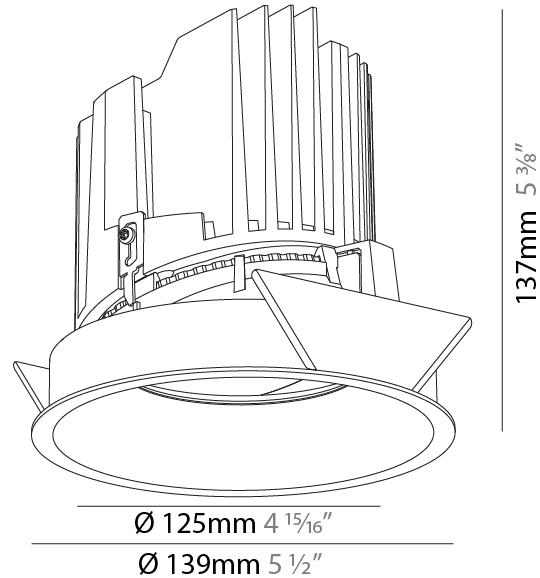

GENERAL

Series: Bioniq
 Subseries: Bioniq Round Adjustable
 Brand: Prolicht
 Division: Architectural
 Mounting Type: Recessed
 Mounting Location: Ceiling
 Subcategory: Downlight

PHYSICAL

Shape: Round
 Diameter (mm): 139
 Diameter (in): 5 1/2
 Height (mm): 137
 Height (in): 5 3/8
 Ceiling Thickness (mm): 10 / 12.5 / 15
 Ceiling Thickness (in): 3/8 or 1/2 or 9/16
 Min. Recessing Depth (mm): 150
 Min. Recessing Depth (in): 5 7/8
 Light Distribution: Adjustable / Downlight
 Weight (kg): 0.836
 Weight (lbs): 1.84
 Fixture Finish: SSR / BKV / CWI / CRY / HAB / LAG / UFT / ITA / RUA / RUR / MIC / FTG / MYG / TWT / LOD / PUS / FRO / FUP / KIA / POP / BLS / SPG / MEY / GOH / GUM / CHC / COM / ABZ / JAG / OBR / MOS / ROR
 Fixture Material: Aluminum Die Cast
 Cut-out Measurements: 130mm / 5 1/8"

GENERAL

Series: Bioniq
 Subseries: Bioniq Round Semi Adjustable
 Brand: Prolicht
 Division: Architectural
 Mounting Type: Recessed
 Mounting Location: Ceiling
 Subcategory: Downlight

PHYSICAL

Shape: Round
 Diameter (mm): 139
 Diameter (in): 5 1/2
 Height (mm): 137
 Height (in): 5 3/8
 Ceiling Thickness (mm): 10 / 12.5 / 15
 Ceiling Thickness (in): 3/8 or 1/2 or 9/16
 Min. Recessing Depth (mm): 150
 Min. Recessing Depth (in): 5 7/8
 Light Distribution: Adjustable / Downlight
 Weight (kg): 0.814
 Weight (lbs): 1.79
 Fixture Finish: SSR / BKV / CWI / CRY / HAB / LAG / UFT / ITA / RUA / RUR / MIC / FTG / MYG / TWT / LOD / PUS / FRO / FUP / KIA / POP / BLS / SPG / MEY / GOH / GUM / CHC / COM / ABZ / JAG / OBR / MOS / ROR
 Fixture Material: Aluminum Die Cast
 Cut-out Measurements: 130mm / 5 1/8"

OPTICAL

Reflector°: 10
 Adjustability: Rotational 355°; Tilt 10°

RATINGS AND CERTIFICATIONS

Certified By: Certified for North American Standards
 IP rating: IP20

130mm
5 1/8"

150mm
5 7/8"

10 | 15mm
3/8" | 9/16"